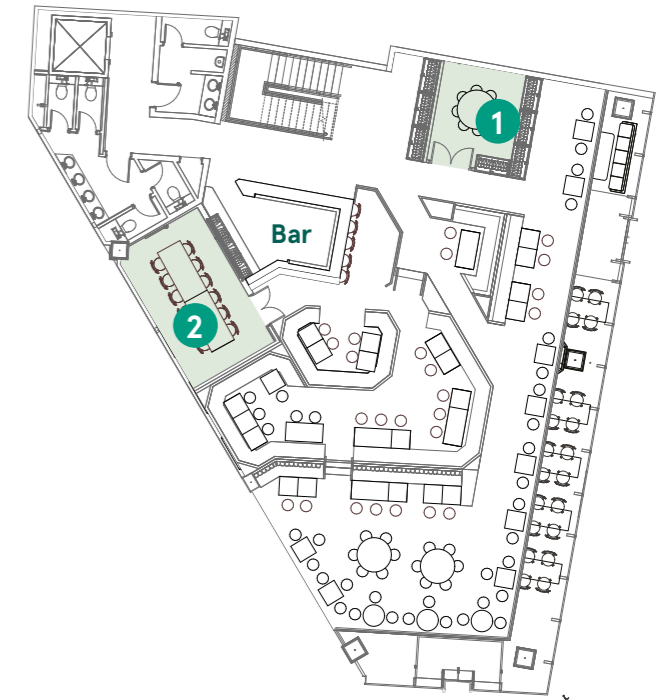

**Palm
House**
VICTORIA

STEP INTO THE GOOD LIFE

We host everything from lively festive drinks parties to vibrant Christmas dinners, with bookable areas suitable for groups from 8 to 400. Our dedicated events team will work with you to create a bespoke package suitable for your budget and take care of all the details, meaning you can simply enjoy your event as a guest. Enjoy a taste of the good life this Christmas at The Palm House.

PARTIES & EVENTS

With private bookable areas available for groups of 8 to 400, we will work with you to put together a bespoke package that gives your guests the time of their lives.

Our experienced events team takes care of all the details, allowing you can get on with enjoying the party you've created. Get in touch with us below to book your event at The Palm House.

THE SPACE

400 CAPACITY

GROUND

Bar & Casual Dining **250 (Standing)**

MEZZANINE

Restaurant **150 (Standing)**
 Private Dining Room 1 **8**
 Private Dining Room 2 **12**
 (In-Built Presentation Screen)

EVENTS & PARTIES

FOOD & DRINK

Our menu is a nod to the good life. Enjoy freshly made tacos and quesadillas packed with flavour, expertly grilled meat and fish, hearty salads and a few familiar favourites.

GETTING HERE

We're less than a 2 minute walk from Victoria station.
Follow the Victoria Street Exit and cross the road.