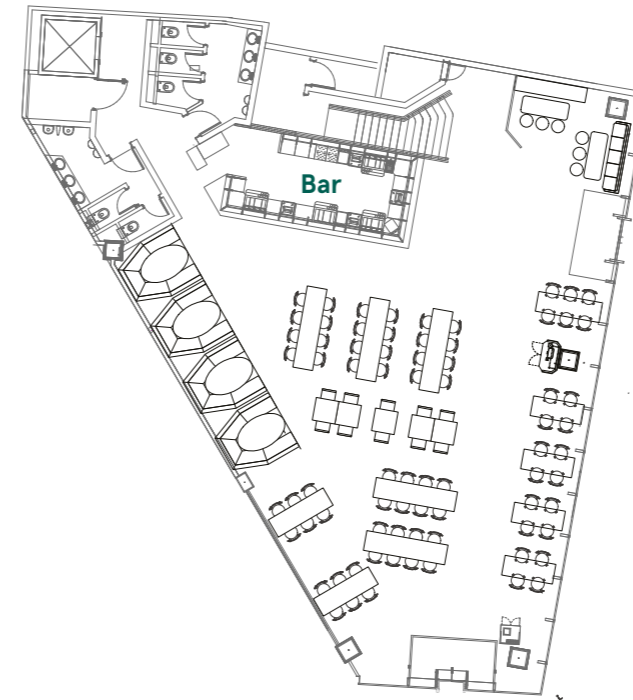

**Palm
House**
VICTORIA

STEP INTO THE GOOD LIFE

We host everything from lively festive drinks parties to vibrant Christmas dinners, with bookable areas suitable for groups from 8 to 400. Our dedicated events team will work with you to create a bespoke package suitable for your budget and take care of all the details, meaning you can simply enjoy your event as a guest. Enjoy a taste of the good life this Christmas at The Palm House.

PARTIES & EVENTS

With private bookable areas available for groups of 8 to 400, we will work with you to put together a bespoke package that gives your guests the time of their lives.

Our experienced events team takes care of all the details, allowing you can get on with enjoying the party you've created. Get in touch with us below to book your event at The Palm House.

THE SPACE

400 CAPACITY

GROUND

Bar & Casual Dining **250 (Standing)**

MEZZANINE

Restaurant **150 (Standing)**
 Private Dining Room 1 **8**
 Private Dining Room 2 **12**
 (In-Built Presentation Screen)

EVENTS & PARTIES

FOOD & DRINK

Our menu is a nod to the good life. Enjoy freshly made tacos and quesadillas packed with flavour, expertly grilled meat and fish, hearty salads and a few familiar favourites.

GETTING HERE

We're less than a 2 minute walk from Victoria station.
Follow the Victoria Street Exit and cross the road.